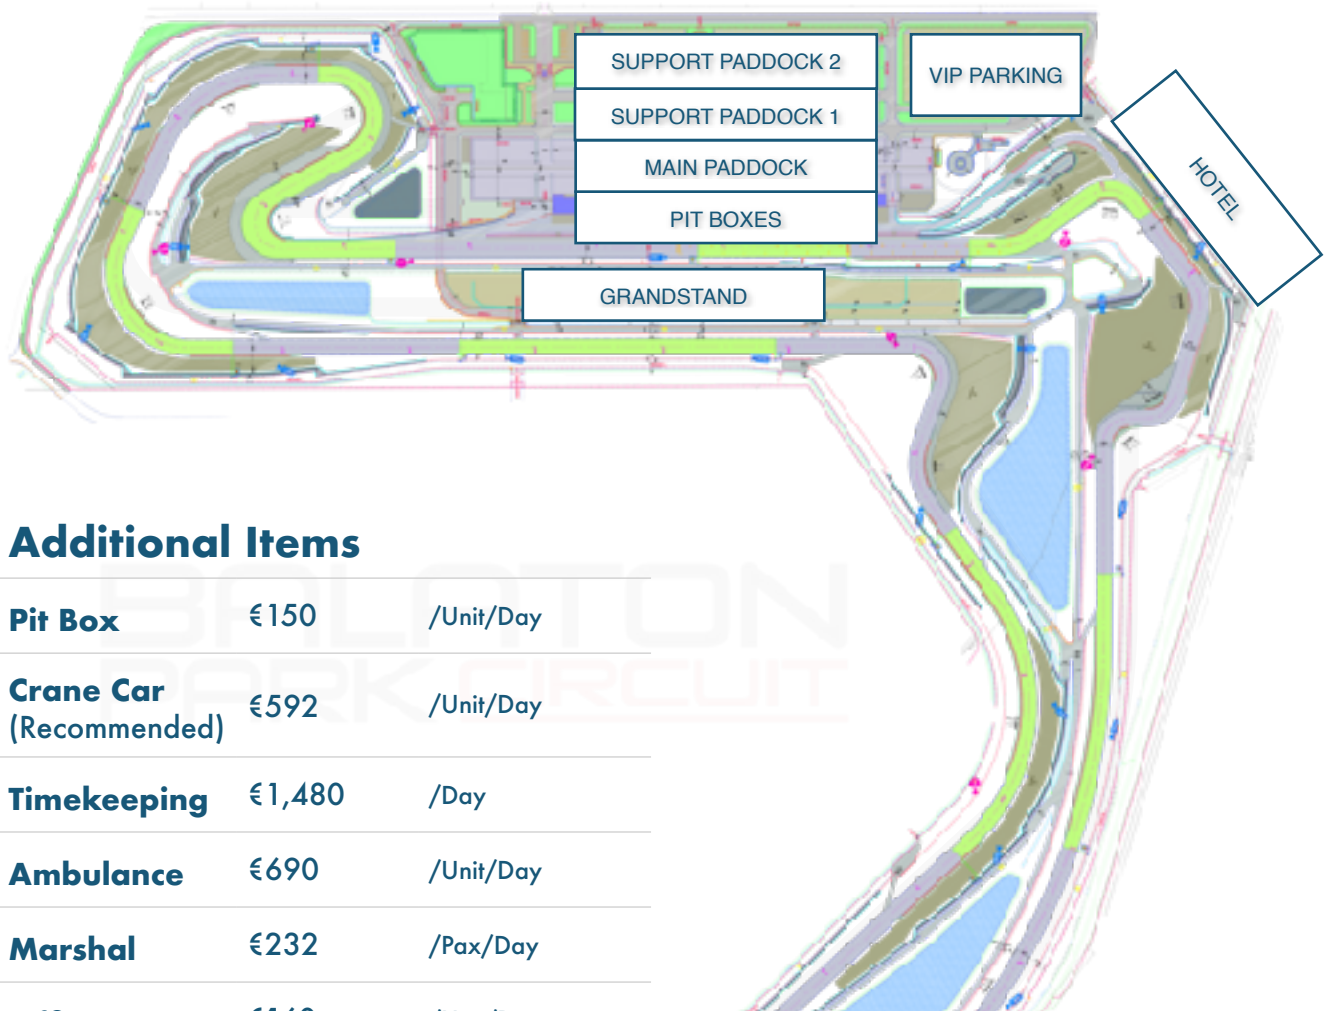

A large, light gray outline of a race track, showing several turns and a long straight section, positioned in the background of the page.

2025 PRICE LIST

Track Access Daily Rates

Week-day €19,850

Weekend €24,200

- Includes 4 Pit Boxes
 - 105db Noise Restriction
-

Cars Safety Package: €2,700 / Day

- 6 Track Marshalls
- Race Control & LED Panels
- Cars Rescue Team
- Ambulance & Medical Team

Motorcycles Safety Package: €5,900 / Day

- 19 Track Marshalls
- Race Control & LED Panels
- Motorcycles Rescue Team
- Ambulance & Emergency Medical Team

- Track access times are 09:00 - 17:00 (1 hour lunch break).
- Safety packages are mandatory for track activity.
- Further safety measures are required for over 20 vehicles on track simultaneously.
- All prices are VAT excluded.
- Subject to changes.

General Layout

Additional Items

Pit Box	€150	/Unit/Day
Crane Car (Recommended)	€592	/Unit/Day
Timekeeping	€1,480	/Day
Ambulance	€690	/Unit/Day
Marshal	€232	/Pax/Day
Office	€160	/Unit/Day
Off-Road Track	€2,300	/Day